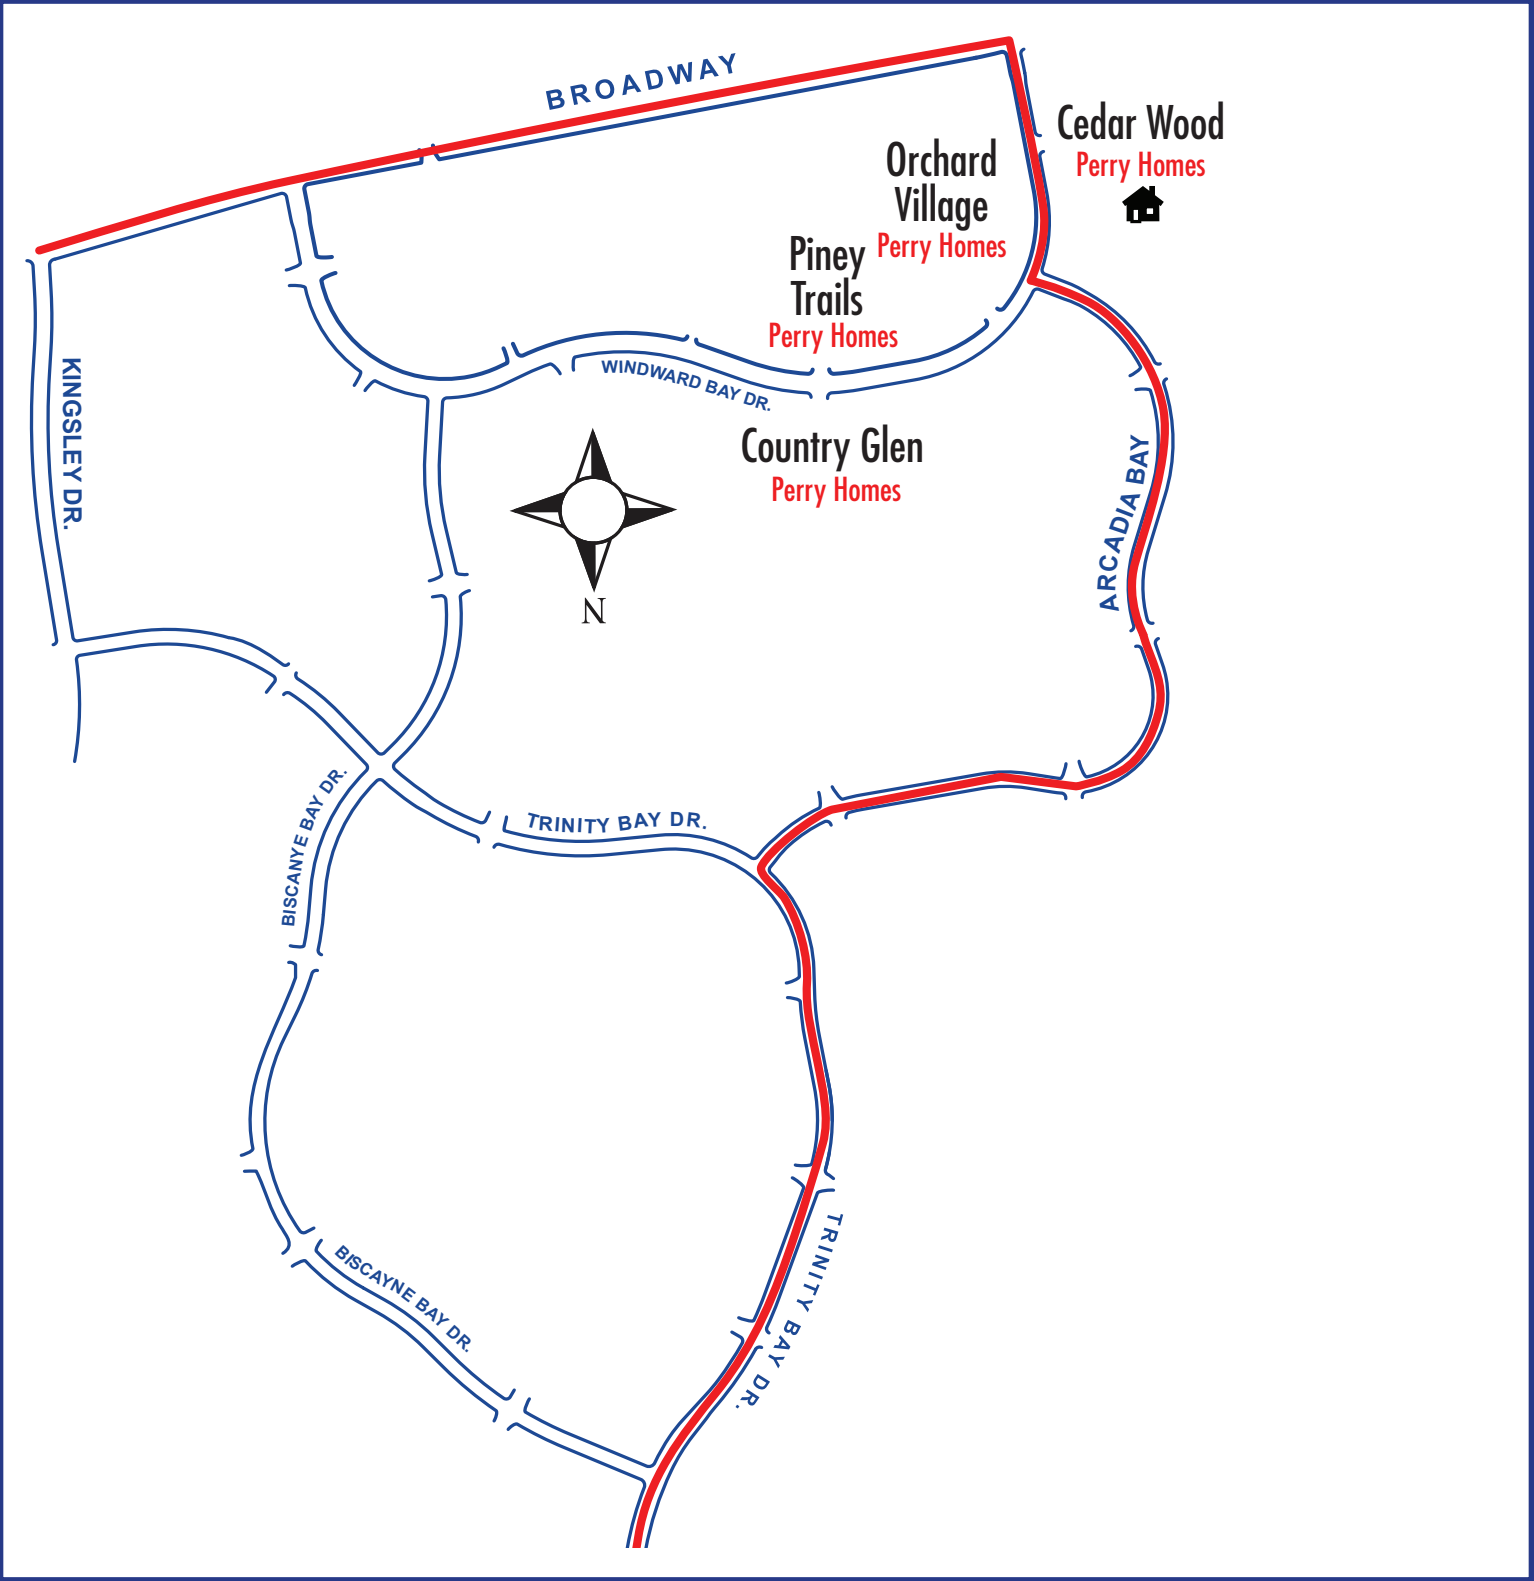

Shadow Creek Ranch Builders

<u>Builder</u>	<u>Neighborhoods</u>	<u>Price Range</u>	<u>Contact Person</u>	<u>Phone</u>
Perry Homes	Cedar Wood Piney Trails • Orchard Village Country Glen	\$240s-\$350s \$240s-\$350s \$240s-\$350s \$240s-\$350s	Nory Mims, Tracy Faultry	713-436-7880

* Limited Inventory Available

SHADOW
CREEK
RANCH

Shadow Creek Ranch Model Home Map

SHADOW
CREEK
RANCH